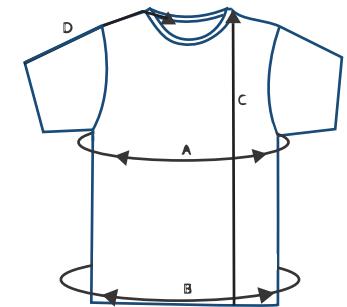

## Measurements Men

451001 jacket motoboat men

	Size	S	M	L	XL	XXL	3XL
A	chest width (cm)	116	122	128	134	140	146
E	waist (cm)	108	114	120	126	132	138
B	bottom width (cm)	112	118	124	130	136	142
C	Front length from HSP (cm)	73	75	77	79	81	83
D	Sleeve length from centre back (cm)	92	94	96	98	100	102

451002 jacket sailing men

	Size	S	M	L	XL	XXL	3XL
A	chest width (cm)	108	114	120	126	132	138
E	waist (cm)	104	110	116	122	128	134
B	bottom width (cm) stretched	108	114	120	126	132	138
C	Front length from HSP (cm)	72	74	76	78	80	82
D	Sleeve length from centre back (cm)	91	93	95	97	99	101

## Measurements Men

451400 polo shirt men

	Size		S	M	L	XL	XXL	3XL
A	chest width (cm)		104	110	116	122	128	134
B	bottom width (cm)		98	104	110	116	122	128
C	Front length from HSP (cm)		71	73	75	77	79	81
D	Sleeve length from centre back (cm)		43	45	46	48	49	51

451300 t-shirt men

	Size		S	M	L	XL	XXL	3XL
A	chest width (cm)		104	110	116	122	128	134
B	bottom width (cm)		100	106	112	118	124	130
C	Front length from HSP (cm)		71	73	75	77	79	81
D	Sleeve length from centre back (cm)		42	43	45	46	48	49