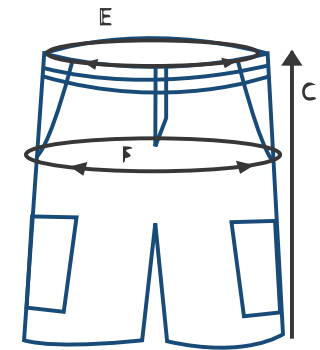

451052 jacket sailing women

	Size	XS	S	M	L	XL	XXL
A	chest width (cm)	94	100	106	112	118	126
E	waist (cm)	86	92	98	104	110	118
B	bottom width (cm) stretched	98	104	110	116	120	126
C	Front length from HSP (cm)	63	65	67	69	71	73
D	Sleeve length from centre back (cm)	81	83	85	87	89	91

## Measurements Women

451455 rugbyshirt women

	Size		XS	S	M	L	XL	XXL
A	chest width (cm)		80	86	92	98	104	112
E	waist (cm)		72	78	84	90	96	104
B	bottom width (cm)		82	88	94	100	106	114
C	Front length from HSP (cm)		63	65	67	69	71	73
D	Sleeve length from centre back (cm)		84	85	86	87	89	91

## Measurements Women

---

451750 bermuda women

	Size	XS	S	M	L	XL	XXL
E	waist (cm)	76	82	88	94	100	106
F	hip (cm)	93	99	105	111	117	123
C	Sideseam (cm)	45	46	47	48	49	50

## Measurements