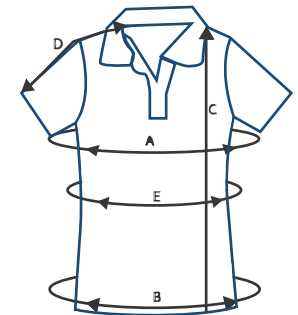

## Measurements

## Measurements Women

---

451051 jacket motoboat women

	Size	XS	S	M	L	XL	XXL
A	chest width (cm)	94	100	106	112	118	124
E	waist (cm)	80	86	92	98	104	110
B	bottom width (cm)	96	102	108	114	120	126
C	Front length from HSP (cm)	65	67	69	71	73	75
D	Sleeve length from centre back (cm)	82	84	86	88	90	92

## Measurements Women

451350 t-shirt women

	Size		XS	S	M	L	XL	XXL
A	chest width (cm)		76	82	88	94	100	108
E	waist (cm)		68	74	80	86	92	100
B	bottom width (cm)		80	86	92	98	104	112
C	Front length from HSP (cm)		60	62	64	66	68	70
D	Sleeve length from centre back (cm)		30	31	33	34	36	37

451450 polo shirt women

	Size		XS	S	M	L	XL	XXL
A	chest width (cm)		76	82	88	94	100	108
E	waist (cm)		66	72	78	84	90	98
B	bottom width (cm)		78	84	90	96	102	110
C	Front length from HSP (cm)		60	62	64	66	68	70
D	Sleeve length from centre back (cm)		32	33	34	35	37	39