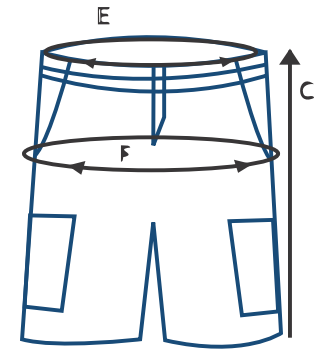

Measurements

Man

451701 bermuda men

	Size	S	M	L	XL	XXL	3XL
E	waist (cm)	83	89	95	101	107	114
F	hip (cm)	100	106	112	118	124	130
C	Sideseam (cm)	56	57	58	59	60	61