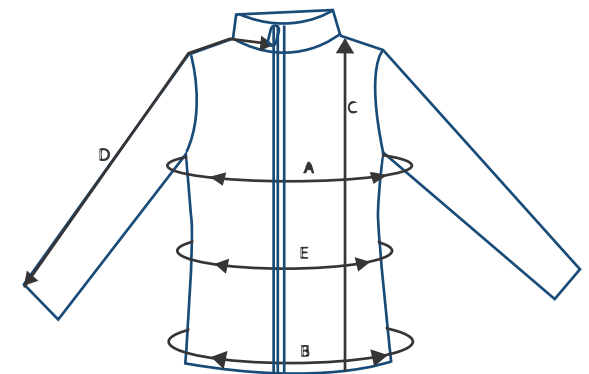

## Measurements Women

451150 fleeejacket women

	Size	XS	S	M	L	XL	XXL
A	chest width (cm)	89	95	101	107	113	121
E	waist (cm)	78	84	92	98	104	112
B	bottom width (cm)	94	100	104	110	114	120
C	Front length from HSP (cm)	64	66	68	70	72	74
D	Sleeve length from centre back (cm)	81	83	85	87	89	91

451052 jacket sailing women

	Size	XS	S	M	L	XL	XXL
A	chest width (cm)	94	100	106	112	118	126
E	waist (cm)	86	92	98	104	110	118
B	bottom width (cm) stretched	98	104	110	116	120	126
C	Front length from HSP (cm)	63	65	67	69	71	73
D	Sleeve length from centre back (cm)	81	83	85	87	89	91