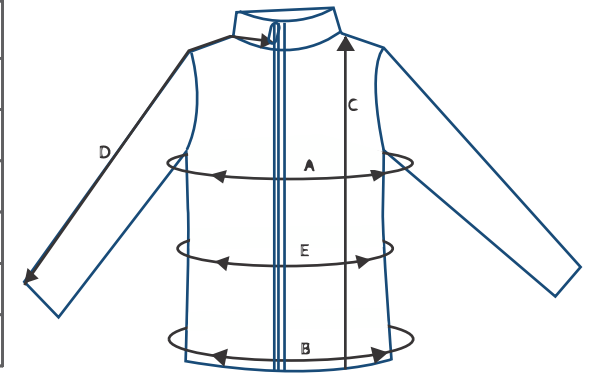

## Measurements Men

451400 polo shirt men

	Size		S	M	L	XL	XXL	3XL
A	chest width (cm)		104	110	116	122	128	134
B	bottom width (cm)		98	104	110	116	122	128
C	Front length from HSP (cm)		71	73	75	77	79	81
D	Sleeve length from centre back (cm)		43	45	46	48	49	51

451300 t-shirt men

	Size		S	M	L	XL	XXL	3XL
A	chest width (cm)		104	110	116	122	128	134
B	bottom width (cm)		100	106	112	118	124	130
C	Front length from HSP (cm)		71	73	75	77	79	81
D	Sleeve length from centre back (cm)		42	43	45	46	48	49

## Measurements Men

---

451100 fleecjacket men

	Size	S	M	L	XL	XXL	3XL
A	chest width (cm)	106	112	118	124	130	136
E	waist (cm)	102	108	114	120	126	132
B	bottom width (cm)	109	115	121	127	133	139
C	Front length from HSP (cm)	71	73	75	77	79	81
D	Sleeve length from centre back (cm)	90	92	94	96	98	100

## Measurements Women

451060 softshelljacket women

	Size		XS	S	M	L	XL	XXL
A	chest width (cm)		90	96	102	108	114	122
E	waist (cm)		82	88	94	100	106	114
B	bottom width (cm)		94	100	106	112	116	122
C	Front length from HSP (cm)		64	66	68	70	72	74
D	Sleeve length from centre back (cm)		83	85	87	89	91	93