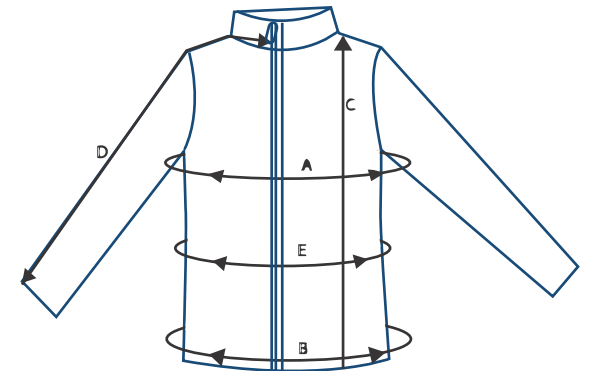

## Measurements Men

451001 jacket motoboat men

	Size	S	M	L	XL	XXL	3XL
A	chest width (cm)	116	122	128	134	140	146
E	waist (cm)	108	114	120	126	132	138
B	bottom width (cm)	112	118	124	130	136	142
C	Front length from HSP (cm)	73	75	77	79	81	83
D	Sleeve length from centre back (cm)	92	94	96	98	100	102

451002 jacket sailing men

	Size	S	M	L	XL	XXL	3XL
A	chest width (cm)	108	114	120	126	132	138
E	waist (cm)	104	110	116	122	128	134
B	bottom width (cm) stretched	108	114	120	126	132	138
C	Front length from HSP (cm)	72	74	76	78	80	82
D	Sleeve length from centre back (cm)	91	93	95	97	99	101

## Measurements Men

451400 polo shirt men

	Size		S	M	L	XL	XXL	3XL
A	chest width (cm)		104	110	116	122	128	134
B	bottom width (cm)		98	104	110	116	122	128
C	Front length from HSP (cm)		71	73	75	77	79	81
D	Sleeve length from centre back (cm)		43	45	46	48	49	51