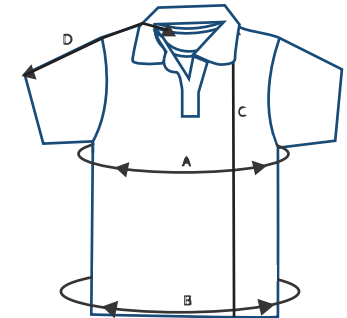

451002 jacket sailing men

	Size	S	M	L	XL	XXL	3XL
A	chest width (cm)	108	114	120	126	132	138
E	waist (cm)	104	110	116	122	128	134
B	bottom width (cm) stretched	108	114	120	126	132	138
C	Front length from HSP (cm)	72	74	76	78	80	82
D	Sleeve length from centre back (cm)	91	93	95	97	99	101

## Measurements Men

451400 polo shirt men

	Size		S	M	L	XL	XXL	3XL
A	chest width (cm)		104	110	116	122	128	134
B	bottom width (cm)		98	104	110	116	122	128
C	Front length from HSP (cm)		71	73	75	77	79	81
D	Sleeve length from centre back (cm)		43	45	46	48	49	51

451300 t-shirt men

	Size		S	M	L	XL	XXL	3XL
A	chest width (cm)		104	110	116	122	128	134
B	bottom width (cm)		100	106	112	118	124	130
C	Front length from HSP (cm)		71	73	75	77	79	81
D	Sleeve length from centre back (cm)		42	43	45	46	48	49

## Measurements Men

---

451100 fleecjacket men

	Size	S	M	L	XL	XXL	3XL
A	chest width (cm)	106	112	118	124	130	136
E	waist (cm)	102	108	114	120	126	132
B	bottom width (cm)	109	115	121	127	133	139
C	Front length from HSP (cm)	71	73	75	77	79	81
D	Sleeve length from centre back (cm)	90	92	94	96	98	100