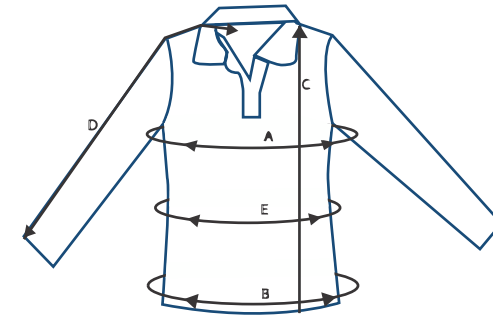

Measurements Women

451455 rugbyshirt women

	Size		XS	S	M	L	XL	XXL
A	chest width (cm)		80	86	92	98	104	112
E	waist (cm)		72	78	84	90	96	104
B	bottom width (cm)		82	88	94	100	106	114
C	Front length from HSP (cm)		63	65	67	69	71	73
D	Sleeve length from centre back (cm)		84	85	86	87	89	91