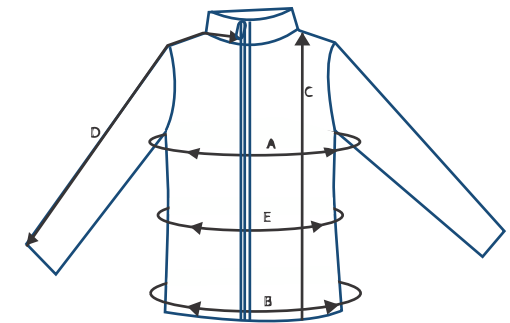

451450 polo shirt women

	Size		XS	S	M	L	XL	XXL
A	chest width (cm)		76	82	88	94	100	108
E	waist (cm)		66	72	78	84	90	98
B	bottom width (cm)		78	84	90	96	102	110
C	Front length from HSP (cm)		60	62	64	66	68	70
D	Sleeve length from centre back (cm)		32	33	34	35	37	39

## Measurements Men

451415 rugbyshirt men

	Size		S	M	L	XL	XXL	3XL
A	chest width (cm)		106	112	118	124	130	136
B	bottom width (cm)		104	110	116	122	128	134
C	Front length from HSP (cm)		71	73	75	77	79	81
D	Sleeve length from centre back (cm)		88	90	92	94	96	98

## Measurements Men

451015 softshelljacket men

	Size	S	M	L	XL	XXL	3XL
A	chest (cm)	102	108	114	120	126	132
B	bottom (cm)	100	106	112	118	124	130
C	Front length from HSP (cm)	67	69	71	73	75	77
D	Sleeve length from centre back (cm)	90	92	94	96	98	100