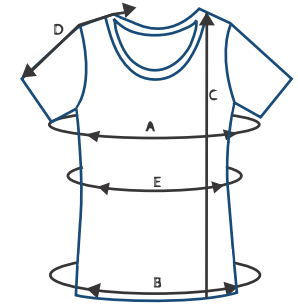

## Measurements

### Man

---

451701 bermuda men

	Size	S	M	L	XL	XXL	3XL
E	waist (cm)	83	89	95	101	107	114
F	hip (cm)	100	106	112	118	124	130
C	Sideseam (cm)	56	57	58	59	60	61

## Measurements Women

---

451051 jacket motoboat women

	Size	XS	S	M	L	XL	XXL
A	chest width (cm)	94	100	106	112	118	124
E	waist (cm)	80	86	92	98	104	110
B	bottom width (cm)	96	102	108	114	120	126
C	Front length from HSP (cm)	65	67	69	71	73	75
D	Sleeve length from centre back (cm)	82	84	86	88	90	92

## Measurements Women

451350 t-shirt women

	Size		XS	S	M	L	XL	XXL
A	chest width (cm)		76	82	88	94	100	108
E	waist (cm)		68	74	80	86	92	100
B	bottom width (cm)		80	86	92	98	104	112
C	Front length from HSP (cm)		60	62	64	66	68	70
D	Sleeve length from centre back (cm)		30	31	33	34	36	37