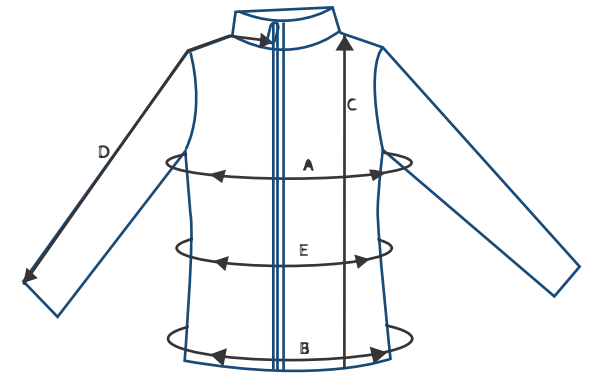

## Measurements Women

451060 softshelljacket women

	Size		XS	S	M	L	XL	XXL
A	chest width (cm)		90	96	102	108	114	122
E	waist (cm)		82	88	94	100	106	114
B	bottom width (cm)		94	100	106	112	116	122
C	Front length from HSP (cm)		64	66	68	70	72	74
D	Sleeve length from centre back (cm)		83	85	87	89	91	93

451055 softshell vest women

	Size		XS	S	M	L	XL	XXL
A	chest width (cm)		88	94	100	106	112	120
E	waist (cm)		78	84	90	96	102	110
B	bottom width (cm)		94	100	110	116	120	126
C	Front length from HSP (cm)		60	62	64	66	68	70

## Measurements Women

451150 fleeejacket women

	Size	XS	S	M	L	XL	XXL
A	chest width (cm)	89	95	101	107	113	121
E	waist (cm)	78	84	92	98	104	112
B	bottom width (cm)	94	100	104	110	114	120
C	Front length from HSP (cm)	64	66	68	70	72	74
D	Sleeve length from centre back (cm)	81	83	85	87	89	91