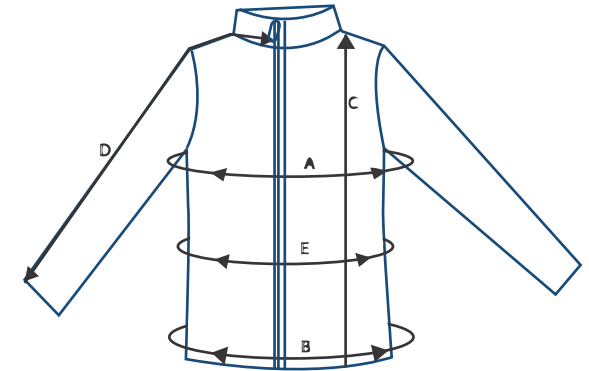

## Measurements Men

451001 jacket motoboat men

	Size	S	M	L	XL	XXL	3XL
A	chest width (cm)	116	122	128	134	140	146
E	waist (cm)	108	114	120	126	132	138
B	bottom width (cm)	112	118	124	130	136	142
C	Front length from HSP (cm)	73	75	77	79	81	83
D	Sleeve length from centre back (cm)	92	94	96	98	100	102

451002 jacket sailing men

	Size	S	M	L	XL	XXL	3XL
A	chest width (cm)	108	114	120	126	132	138
E	waist (cm)	104	110	116	122	128	134
B	bottom width (cm) stretched	108	114	120	126	132	138
C	Front length from HSP (cm)	72	74	76	78	80	82
D	Sleeve length from centre back (cm)	91	93	95	97	99	101

## Measurements Men

451400 polo shirt men

	Size		S	M	L	XL	XXL	3XL
A	chest width (cm)		104	110	116	122	128	134
B	bottom width (cm)		98	104	110	116	122	128
C	Front length from HSP (cm)		71	73	75	77	79	81
D	Sleeve length from centre back (cm)		43	45	46	48	49	51