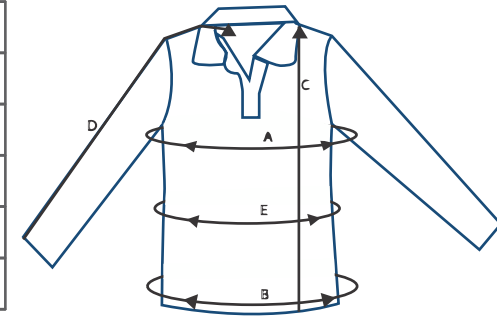

Measurements Men

451415 rugbyshirt men

	Size		S	M	L	XL	XXL	3XL
A	chest width (cm)		106	112	118	124	130	136
B	bottom width (cm)		104	110	116	122	128	134
C	Front length from HSP (cm)		71	73	75	77	79	81
D	Sleeve length from centre back (cm)		88	90	92	94	96	98