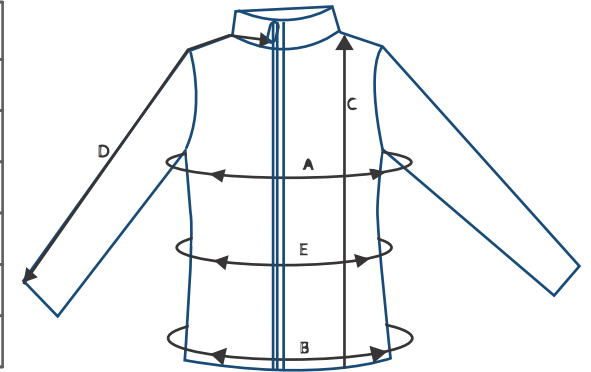

## Measurements

### Man

---

451701 bermuda men

	Size	S	M	L	XL	XXL	3XL
E	waist (cm)	83	89	95	101	107	114
F	hip (cm)	100	106	112	118	124	130
C	Sideseam (cm)	56	57	58	59	60	61

## Measurements Women

---

451051 jacket motoboat women

	Size	XS	S	M	L	XL	XXL
A	chest width (cm)	94	100	106	112	118	124
E	waist (cm)	80	86	92	98	104	110
B	bottom width (cm)	96	102	108	114	120	126
C	Front length from HSP (cm)	65	67	69	71	73	75
D	Sleeve length from centre back (cm)	82	84	86	88	90	92