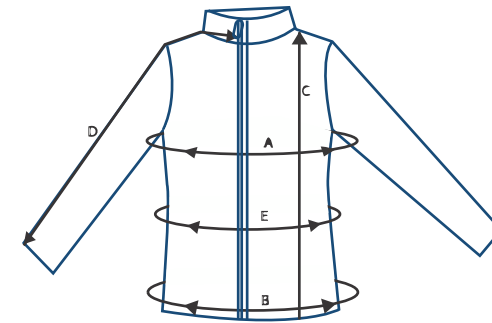

## Measurements Men

---

451100 fleecjacket men

	Size	S	M	L	XL	XXL	3XL
A	chest width (cm)	106	112	118	124	130	136
E	waist (cm)	102	108	114	120	126	132
B	bottom width (cm)	109	115	121	127	133	139
C	Front length from HSP (cm)	71	73	75	77	79	81
D	Sleeve length from centre back (cm)	90	92	94	96	98	100

## Measurements Women

451060 softshelljacket women

	Size		XS	S	M	L	XL	XXL
A	chest width (cm)		90	96	102	108	114	122
E	waist (cm)		82	88	94	100	106	114
B	bottom width (cm)		94	100	106	112	116	122
C	Front length from HSP (cm)		64	66	68	70	72	74
D	Sleeve length from centre back (cm)		83	85	87	89	91	93