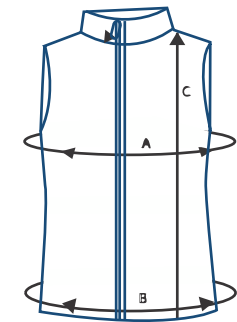

## Measurements Men

---

451100 fleecjacket men

	Size	S	M	L	XL	XXL	3XL
A	chest width (cm)	106	112	118	124	130	136
E	waist (cm)	102	108	114	120	126	132
B	bottom width (cm)	109	115	121	127	133	139
C	Front length from HSP (cm)	71	73	75	77	79	81
D	Sleeve length from centre back (cm)	90	92	94	96	98	100

## Measurements Women

451060 softshelljacket women

	Size		XS	S	M	L	XL	XXL
A	chest width (cm)		90	96	102	108	114	122
E	waist (cm)		82	88	94	100	106	114
B	bottom width (cm)		94	100	106	112	116	122
C	Front length from HSP (cm)		64	66	68	70	72	74
D	Sleeve length from centre back (cm)		83	85	87	89	91	93

451055 softshell vest women

	Size		XS	S	M	L	XL	XXL
A	chest width (cm)		88	94	100	106	112	120
E	waist (cm)		78	84	90	96	102	110
B	bottom width (cm)		94	100	110	116	120	126
C	Front length from HSP (cm)		60	62	64	66	68	70

## Measurements Women

451150 fleeejacket women

	Size	XS	S	M	L	XL	XXL
A	chest width (cm)	89	95	101	107	113	121
E	waist (cm)	78	84	92	98	104	112
B	bottom width (cm)	94	100	104	110	114	120
C	Front length from HSP (cm)	64	66	68	70	72	74
D	Sleeve length from centre back (cm)	81	83	85	87	89	91